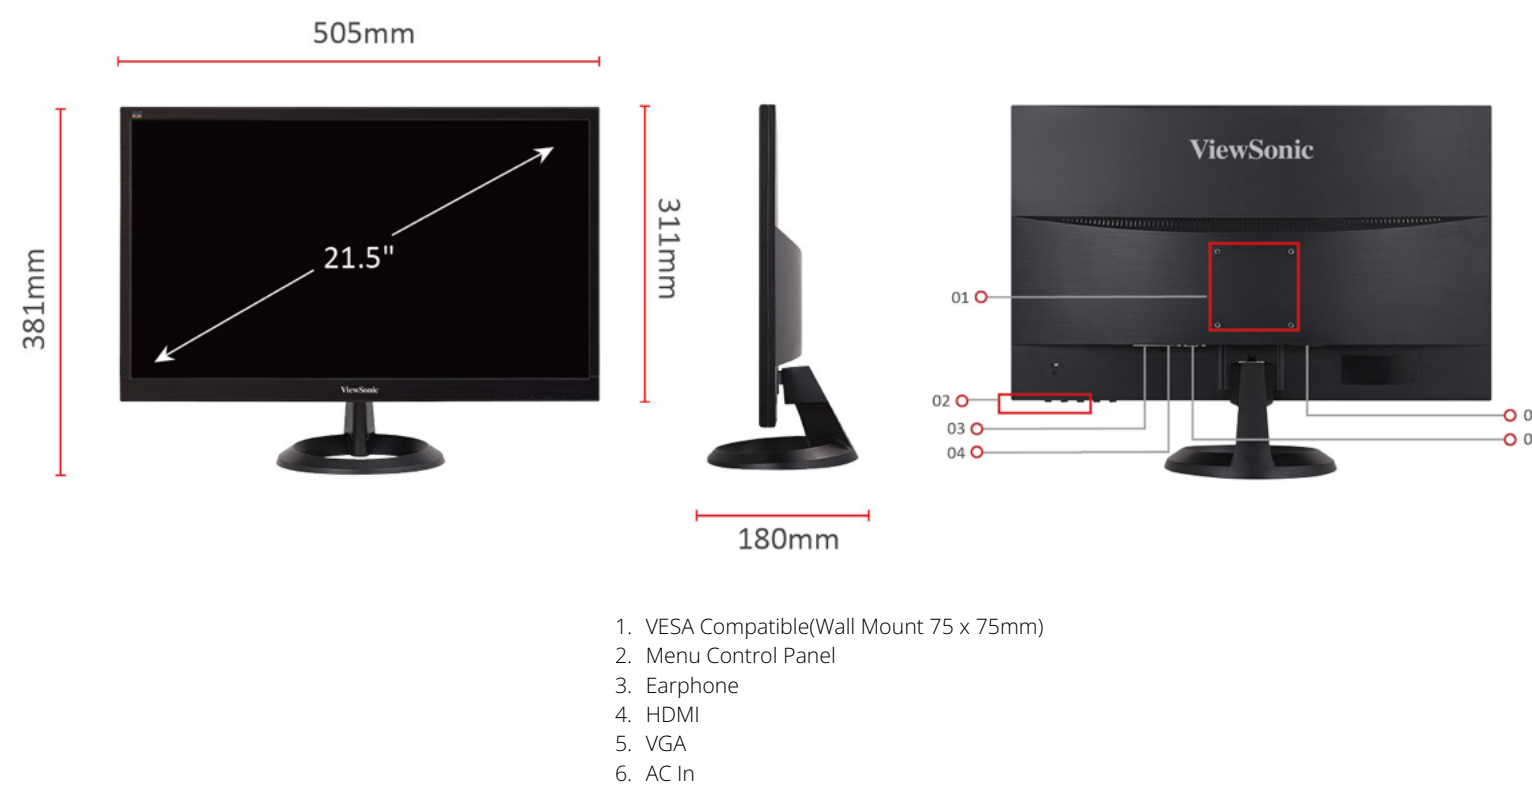

Visit Us [www.viewsonic.com](http://www.viewsonic.com)

DISPLAY		CONNECTOR		ERGONOMICS	
Display Size (in.):	22	VGA:	1	Tilt (Forward/Back):	-6° / 19°
Viewable Area (in.):	21.5	3.5mm Audio Out:	1	<b>WEIGHT (IMPERIAL)</b>	
Panel Type:	TN Technology	HDMI 1.4:	1	Net (lbs):	5.8
Resolution:	1920 x 1080	Power in:	3-pin Socket (IEC C14 / CEE22)	Net Without Stand (lbs):	4.9
Resolution Type:	FHD (Full HD)	<b>POWER</b>		Gross (lbs):	7.9
Static Contrast Ratio:	600:1 (typ)	Eco Mode (Conserve):	12.5W	<b>WEIGHT (METRIC)</b>	
Dynamic Contrast Ratio:	50M:1	Eco Mode (optimized):	14.5W	Net (kg):	2.6
Light Source:	LED	Consumption (typical):	21.5W	Net Without Stand (kg):	2.2
Brightness:	200 cd/m² (typ)	Consumption (max):	24W	Gross (kg):	3.6
Colors:	16.7M	Voltage:	AC 100-240V	<b>DIMENSIONS (IMPERIAL) (WXHxD)</b>	
Color Space Support:	8 bit (6 bit + Hi-FRC)	Stand-by:	0.5W	Packaging (in.):	22.2 x 15.4 x 4.5
Aspect Ratio:	16:9	Power Supply:	Internal Power Supply	Physical (in.):	19.9 x 15 x 7.1
Response Time (Typical Tr+Tf):	5ms	<b>ADDITIONAL HARDWARE</b>		Physical Without Stand (in.):	19.9 x 12.3 x 1.9
Viewing Angles:	90° horizontal, 65° vertical	Kensington Lock Slot:	1	<b>DIMENSIONS (METRIC) (WXHxD)</b>	
Backlight Life (Hours):	30000 Hrs (Min)	<b>CONTROLS</b>		Packaging (mm):	565 x 390 x 115
Curvature:	Flat	Physical Controls:	Auto, Left, Right, Menu, Power	Physical (mm):	505 x 381 x 180
Refresh Rate (Hz):	60	On Screen Display:	Auto Image Adjust, Contrast/Brightness, Input Select, Audio Adjust, Color Adjust, Information, Manual Image Adjust, Setup Menu, Memory Recall	Physical Without Stand (mm):	505 x 312 x 48
Blue Light Filter:	Yes	<b>OPERATING CONDITIONS</b>		<b>GENERAL</b>	
Flicker-Free:	Yes	Temperature:	32°F to 104°F (0°C to 40°C)	Regulations:	cTUVus, FCC-B, ICES003, CEC, IQC-ST, MX-CoC, Mexico Energy, RoHS, WEEE, BSMI, BIS
Color Gamut:	NTSC: 72% size (Typ) sRGB: 104% size (Typ)	Humidity (non-condensing):	20% to 90%	PACKAGE CONTENTS:	
Pixel Size:	0.248 mm (H) x 0.248 mm (V)	<b>WALL MOUNT</b>		VA2261H-2 x1, 3-pin Plug (IEC C13 / CEE22) x1, HDMI Cable (v1.4; Male-Male) x1, Quick Start Guide x1	
Surface Treatment:	Anti-Glare, Hard Coating (3H)	VESA Compatible:	75 x 75 mm	Recycle/Disposal:	Please dispose of in accordance with local, state or federal laws.
<b>COMPATIBILITY</b>		<b>INPUT SIGNAL</b>		Warranty:	*Warranty offered may differ from market to market
PC Resolution (max):	1920x1080	Frequency Horizontal:	24 ~ 82KHz		
Mac® Resolution (max):	1920x1080	Frequency Vertical:	50 ~ 75Hz		
PC Operating System:	Windows 7/8/8.1/10/11 certified; macOS tested	<b>VIDEO INPUT</b>			
Mac® Resolution (min):	1920x1080	Digital Sync:	TMDS - HDMI (v1.4)		
		Analog Sync:	Separate - RGB Analog		